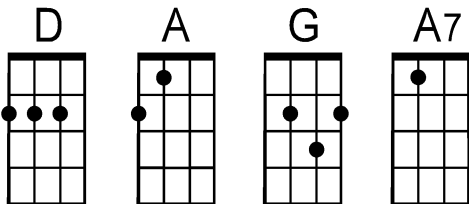

Blue Eyes Crying in the Rain - in D

by Fred Rose (1945)

D . . . | |

D . . . | | | . f# g g# |
In----- the twi-light glow I see--- ee her-----

A . . . | | D . . . | |
Blue----- eyes cryin'----- in the rain-----

D . . . | | A7 . . . | a g f# e |
On-----ly mem-or-ies re-main-----

D . . . | | | . d e f# |
Through----- the a--ges I'll re-me--em-ber--

A7 . . . | | D . . . | . a d e |
Blue----- eyes cryin'----- in the rain-----

Instrumental:

D . . . | | | . f# g g# |

A . . . | | D . . . | |

D . . . | | | . f# g g# |

A . . . | | D . a# . | a . g# . |

Chorus2: G . . . | | | . g f# e |
Someday when we-- meet--- up yo---on-der---

D . . . | | A7 . . . | a g f# e |
We'll----- stroll hand in hand a-gain-----

D . . . | | | . d e f# |
In----- the land-- that knows-- no pa---ar-tin'--

A7 . . . | | D . G . | D\ A\ D\
Blue----- eyes cryin'----- in the rain-----