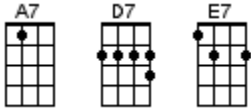

Rock and Roll

John Bonham, John Paul Jones, Jimmy Page, Robert Plant (recorded by Led Zeppelin 1971)

INTRO: / 1 2 3 4 /

[A7] / [A7] / [A7] / [A7] /

[D7] / [D7] / [A7] / [A7] /

[E7] / [E7] / [A7] / [A7]

It's **[A7]** been a long time since I **[A7]** rock and rolled **[A7] / [A7]**

It's **[A7]** been a long time since I **[A7]** did the Stroll **[A7] / [A7]**

Ooh **[D7]** let me get it back, let me **[D7]** get it back

Let me get it **[D7]** back

[D7] Baby where I come **[A7]** from **[A7] / [A7] / [A7]**

I **[A7]** can't count the tears of a **[A7]** life with no love **[A7] / [A7] /**

[D7] Carry me back, carry **[D7]** me back, carry me **[D7]** back

[D7] Baby where I come **[A7]** from **[A7] / [A7] / [A7]**

[D7] Open your arms, open **[D7]** your arms, open your **[D7]** arms

[D7] Baby let my love come **[A7]** runnin' in **[A7] / [A7] / [A7]**

It's **[E7]** been a long time, been a **[E7]** long time

Been a long **[D7]**↓ lonely, lonely, lonely, lonely, lonely **[A7]** time **[A7] / [A7] / [A7] /**