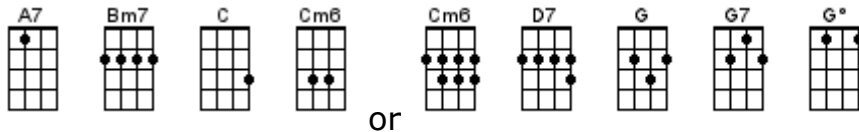

Sentimental Journey

Music - Les Brown, Ben Homer, Lyrics - Bud Green 1944

INTRO: / 1 2 3 4 / [G] Sentimental [D7] journey [G] home

[G] Gonna take a sentimental journey
[G] Gonna set my heart [Gdim] at [D7] ease
[G] Gonna [G7] take a [C] sentimental [Cm6] journey
[G] To renew old [D7] memo-[G]ries

[G] Got my bag, I got my reservation
[G] Spent each dime I could [Gdim] af-[D7]ford
[G] Like a [G7] child in [C] wild antici-[Cm6]pation
[G] Long to hear that [D7] "all a-[G]board!"

BRIDGE:

[C] Seven, that's the time we leave at [G] seven
[G] I'll be waiting up for [A7] heaven
[A7] Counting every mile of [D7] railroad [C] track
That [Bm7] takes me [D7] back

[G] Never thought my heart could be so yearny
[G] Why did I decide [Gdim] to [D7] roam?
[G] Gonna [G7] take a [C] sentimental [Cm6] journey
[G] Sentimental [D7] journey [G] home

INSTRUMENTAL:

[G] Never thought my heart could be so yearny
[G] Why did I decide [Gdim] to [D7] roam?
[G] Gonna [G7] take a [C] sentimental [Cm6] journey
[G] Sentimental [D7] journey [G] home

BRIDGE:

[C] Seven, that's the time we leave at [G] seven
[G] I'll be waiting up for [A7] heaven
[A7] Counting every mile of [D7] railroad [C] track
That [Bm7] takes me [D7] back

[G] Never thought my heart could be so yearny
[G] Why did I decide [Gdim] to [D7] roam?
[G] Gonna [G7] take a [C] sentimental [Cm6] journey
[G] Sentimental [D7] journey [G]↓ home