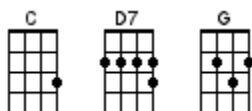

CHORUS:

You got it, it's [G] dead, it's in the [D7] middle
[C] Dead skunk in the [G] middle
[G] Dead skunk in the [D7] middle of the road
[C] Stinkin' to high [G] heaven

OUTRO:

[G] / [D7] All over the road / [C] / [G] technicolour
[G] / [D7] / [C] / [G] /

[G] / [D7] / [C] Oh you got pol-[G]lution
It's [G] dead, it's in the [D7] middle
And it's [C] stinkin' to high, high [G] heaven

[G] / [D7] / [C] / [G] /
[G] / [D7] / [C] / [G] ↓

www.bytownukulele.ca