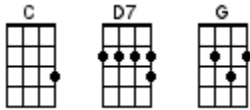

# Dead Skunk

Loudon Wainwright III 1972

**INTRO:** / 1 2 3 4 /

[G] / [D7] / [C] / [G] /  
[G] / [D7] / [C] / [G] /

[G] Crossin' the highway [D7] late last night  
He [C] should-a looked left and he [G] should-a looked right  
He [G] didn't see the station [D7] wagon car  
The [C] skunk got squashed and [G] there you are

## CHORUS:

You got your [G] dead skunk in the [D7] middle of the road  
[C] Dead skunk in the [G] middle of the road  
[G] Dead skunk in the [D7] middle of the road  
[C] Stinkin' to high [G] heaven

[G] / [D7] / [C] / [G]

Take a [G] whiff on me that [D7] ain't no rose  
[C] Roll up your window and [G] hold your nose  
You [G] don't have to look and you [D7] don't have to see  
'Cause you can [C] feel it in your ol-[G]factory

[G] / [D7] / [C] / [G] /  
[G] / [D7] / [C] / [G]

**CHORUS:**

You got it, it's [G] dead, it's in the [D7] middle  
[C] Dead skunk in the [G] middle  
[G] Dead skunk in the [D7] middle of the road  
[C] Stinkin' to high [G] heaven