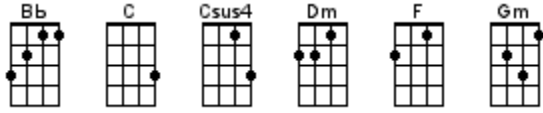

# Gang Of Rhythm

Walk Off The Earth 2012

< **VERSE STRUM** / xuxuxuxu / >

**INTRO:** / 1 + 2 + 3 + 4 + / [F] / [F] /

[F] I got this old guitar  
[F] The strings are rusty but it's [Gm] all I need  
[Gm] Bring in the kick drum it can [Bb] back the beat  
[Bb] Let's gather round and sing a [Dm] so-o-o-[C]ong..hey!