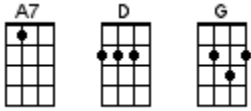

# Roll Over Beethoven

Chuck Berry 1956 (as recorded by The Beatles 1963)

**INTRO: / 1 2 / 1 2 / [D] / [D]**

Well gonna [D] write a little letter  
Gonna [D] mail it to my local DJ [D]  
It's a [G] rockin' little record  
I [G] want my jockey to [D] play [D]  
Roll [A7] over Beethoven  
I gotta [A7] hear it again to-[D]day [D]

You know she **[D]** winks like a glow worm  
**[D]** Dances like a spinnin' top **[D]**  
She's got a **[G]** crazy partner  
**[G]** Oughta see 'em reel and **[D]** rock **[D]**  
Long as **[A7]** she got a dime  
The **[A7]** music will never **[D]** stop

**[D]** Well roll over Beethoven  
**[D]** Yeah roll over Beethoven  
**[D]** Roll over Beet-**[G]**hoven  
**[G]** Well roll over Beet-**[D]**hoven  
**[D]** Roll over Beet-**[A7]**hoven  
**[A7]** Dig to these rhythm and **[D]** blues **[D]**↓ **[A7]**↓ **[D]**↓