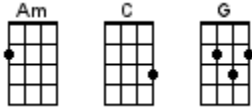

You Ain't Goin' Nowhere

Bob Dylan 1967

INTRO: / 1 2 3 4 /

INSTRUMENTAL:

[G] Clouds so swift [Am] rain won't lift
[C] Gate won't close [G] railings froze
[G] Get your mind off [Am] wintertime
[C] You ain't goin' no-[G]where

[G] Clouds so swift [Am] rain won't lift
[C] Gate won't close [G] railings froze
[G] Get your mind off [Am] wintertime
[C] You ain't goin' no-[G]where

CHORUS:

[G] Whoo-ee [Am] ride me high
[C] Tomorrow's the day my [G] bride's gonna come
[G] Oh, oh, are [Am] we gonna fly
[C] Down in the easy [G] chair

[G] Buy me a flute and a [Am] gun that shoots
[C] Tail gates and [G] substitutes
[G] Strap yourself to the [Am] tree with roots
[C] You ain't goin' no-[G]where

CHORUS:

[G] Whoo-ee [Am] ride me high
[C] Tomorrow's the day my [G] bride's gonna come
[G] Oh, oh, are [Am] we gonna fly
[C] Down in the easy [G] chair

[G] Genghis Khan he [Am] could not keep
[C] All his kings sup-[G]plied with sleep
[G] We'll climb that hill no [Am] matter how steep
[C] When we get up to [G] it

FINAL CHORUSES:

[G] Whoo-ee [Am] ride me high
[C] Tomorrow's the day my [G] bride's gonna come
[G] Oh, oh, are [Am] we gonna fly
[C] Down in the easy [G] chair