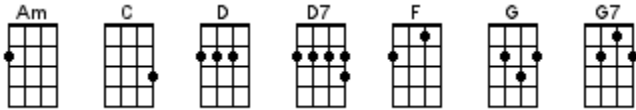

Eight Days A Week

Lennon-McCartney 1964 (The Beatles)

INTRO: / 1 2 3 4 /

[C] ↓ ↑ ↓ ↓ / [D7] ↓ ↑ ↓ ↓ / [F] ↓ ↑ ↓ ↓ / [C] ↓ ↑ ↓ ↓ /

[C] Ooh I need your **[D]** love babe
[F] Guess you know it's **[C]** true
[C] Hope you need my **[D]** love babe
[F] Just like I need **[C]** you

[Am] ↓ Hold ↓ me ↑ ↓ **[F]** ↓ Love ↓ me ↑ ↓
[Am] ↓ Hold ↓ me ↑ ↓ **[D]** ↓ Love ↓ me ↑ ↓
I **[C]** ain't got nothin' but **[D]** love babe
[F] Eight days a **[C]** week

[C] Love you every **[D]** day girl
[F] Always on my **[C]** mind
[C] One thing I can **[D]** say girl
[F] Love you all the **[C]** time