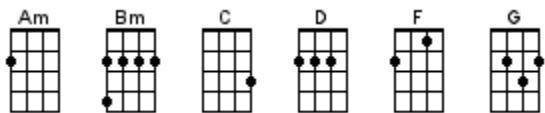

Got To Get You Into My Life

Lennon-McCartney 1966 (The Beatles)

INTRO: / 1 2 3 4 / [G]↓ [G]↓ [G]↓ [G]↓

[G] I was alone, I took a ride
I didn't know what I would **[F]** find there **[F]**
[G] Another road, where maybe I
Can see another kind of **[F]** mind there **[F]**

[Bm] Ooh, then I **[D]** suddenly see you
[Bm] Ooh, did I **[D]** tell you I need you
[C] Every single **[Am]** day **[D]** of my **[G]** life?

[G]↓ [G]↓ [G]↓ [G]↓

[G] You didn't run, you didn't lie
You knew I wanted just to **[F]** hold you **[F]**
[G] And had you gone, you knew in time
We'd meet again for I had **[F]** told you **[F]**

[G]↓ [G]↓ [G]↓ [G]↓

[G] What can I do? What can I be
When I'm with you I wanna **[F]** stay there **[F]**
[G] If I'm true, I'll never leave
And if I do I know the **[F]** way there **[F]**

[Bm] Ooh, then I **[D]** suddenly see you
[Bm] Ooh, did I **[D]** tell you I need you
[C] Every single **[Am]** day **[D]** of my **[G]** life?