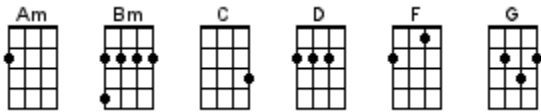

[G]↓ [G]↓ [G]↓ [G]↓

[G]↓ Got to ↓ get you ↓ into ↓ my / [C] life! [D] /
[C] / [D] / [G] /

[G]↓ Got to ↓ get you ↓ into ↓ my / [C] life! [D] /
[C] / [D] / [G]

I was a-[G]lone, I took a ride
I didn't know what I would [F] find there [G]
Another [G] road, where maybe I
Can see another kind of [F] mind there [G]
Then [G] suddenly I [F] see you [G]
Did I [G] tell you I [F] need you [G]

[G]↓[F]↓[G]↓

www.bytownukulele.ca