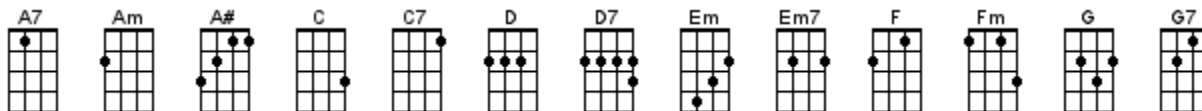

You Belong To Me

Pee Wee King, Chilton Price, Redd Stewart 1952 (as recorded by Jo Stafford)

INTRO: / 1 2 3 4 /

[C][A7] / [F][G7] /
[C][A7] / [F][G7] /

[C] See the pyramids a-[Em]long the Nile
[F] Watch the sunrise on a [Em7] tropic isle [A7]
[F] Just re-[Fm]member darlin' [C] all the [Am] while
[D7] You belong to [G] me [G7]

[C] See the marketplace in [Em] Old Algiers
[F] Send me photographs and [Em7] souvenirs [A7]
[F] Just re-[Fm]member when a [C] dream ap-[Am]pears
[D7] You be-[G7]long to [C] me

BRIDGE:

[A#] I'll be so a-[C7]lone, with-[F]out you [F]
[D] Maybe you'll be [D7] lonesome [G] too, and [G7] blue

[C] Fly the ocean in a [Em] silver plane
[F] See the jungle when it's [Em7] wet with [A7] rain
[F] Just re-[Fm]member 'till you're [C] home a-[Am]gain
[D7] You be-[G7]long to [C] me

BRIDGE:

[A#] I'll be so a-[C7]lone, and with-[F]out you [F]
[D] Maybe you'll be [D7] lonesome [G] too, and [G7] blue