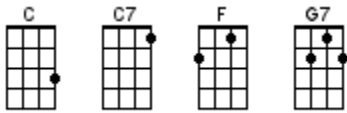

# Walkin' After Midnight

Alan Block and Donn Hecht (as recorded by Patsy Cline 1957)

**INTRO: / 1 2 3 4 /**

**[C]** Walkin', after **[F]** midnight **[G7]** searchin' for **[C]** you / **[C][G7]**

I go out **[C]** walkin'  
After **[C7]** midnight  
Out in the **[F]** moonlight  
Just **[F]** like we used to do  
I'm always **[C]** walkin'  
After **[F]** midnight **[G7]** searchin' for **[C]** you / **[C][G7]**

I stopped to **[F]** see a weepin' willow  
**[F]** Cryin' on his pillow  
**[C]** Maybe he's cryin' for me **[C7]**  
And **[F]** as the skies turn gloomy  
**[F]** Night winds whisper to me  
I'm **[C]** lonesome as I can **[G7]** be