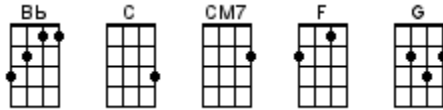

I'll Be There For You

The Rembrandts 1994

INTRO: <Sing E> / 1 2 / 1 2 /

[C] Do do-do-do [Bb] do do do-do do

[C] Do do-do-do [Bb] do do do-do do

[C] So no one told you life was gonna be this [Bb] way <clap-clap-clap-clap>

[C] Your job's a joke, you broke, your love life's D-O-[CM7]-A

[Bb] It's like you're [F] always stuck in [C] second gear [C]

When it [Bb] hasn't been your [F] day, your week

Your [G] month or even your year, but