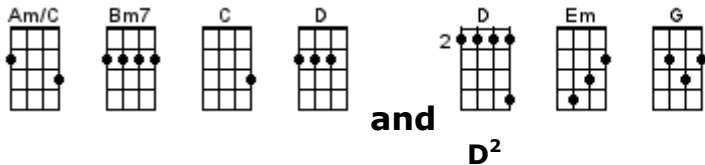

No Particular Place To Go

Chuck Berry 1964

- When playing [G], shuffle on beat 2 & 4 with [Em] just by adding 4th finger on 3rd string 4th fret
- When playing [C], shuffle on beat 2 & 4 with [Am/C]
- When playing [D], shuffle on beat 2 & 4 with [Bm7]

INTRO: / 1 2 3 4 / [D]² / [D]²↓

Ridin' along in my automo-[G]bile [G]↓
My baby beside me at the [G] wheel [G]↓
I stole a kiss at the turn of a [C] mile [C]↓
My curiosity runnin' [G] wild [G]↓
Cruisin' and playin' the radi-[D]o [D]↓
With no particular place to [G] go [G]↓

Ridin' along in my automo-[G]bile [G]↓
I's anxious to tell her the way I [G] feel [G]↓
So I told her softly and sin-[C]cere [C]↓
And she leaned and whispered in my [G] ear [G]↓
Cuddlin' more and drivin' [D] slow [D]↓
With no particular place to [G] go [G]↓ 2 3 4

INSTRUMENTAL: <12 bar noodlin' time>

[G] / [G] / [G] / [G] /
[C] / [C] / [G] / [G] /
[D] / [C] / [G] / [G]↓

No particular place to [G] go [G]↓
So we parked way out on the Koko-[G]mo [G]↓
The night was young and the moon was [C] gold [C]↓
So we both decided to take a [G] stroll [G]↓
Can you imagine the way I [D] felt [D]↓
I couldn't unfasten her safety [G] belt [G]↓