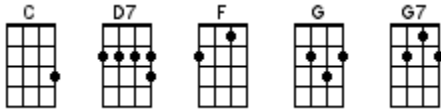

On Top Of Spaghetti

Folk song (origin unknown)

INTRO: / 1 2 3 / 1 2 3 / [G] / [G] / [G7]

On [G7] top of spa-[C]ghetti, all covered in [G] cheese [G] / [G]
I [G] lost my poor [D7] meatball, when somebody [G] sneezed [G] / [G7]

It [G7] rolled off the [C] table, and onto the [G] floor [G] / [G]
And [G] then my poor [D7] meatball, it rolled out the [G] door [G] / [G7]

It rolled [G7] into the [C] garden, and under a [G] bush [G] / [G]
And [G] now my poor [D7] meatball, is nothing but [G] mush [G] / [G7]

The [G7] mush was as [C] tasty, as tasty can [G] be [G] / [G]
And [G7] early next [D7] summer, it grew into a [G] tree [G] / [G7]

The [G7] tree was all [C] covered with beautiful [G] moss [G] / [G]
And [G] on it grew [D7] meatballs, and spaghetti [G] sauce [G] / [G7]

For the [G7] leaves they will [C] wither, and the roots they will [G] die [G] / [G]
You'll [G] all be for-[D7]saken, and never know [G] why [C] / [G] ↓

www.bytownukulele.ca