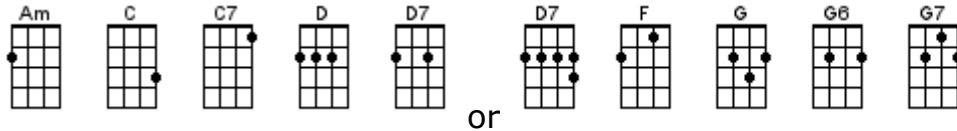

One Toke Over The Line

Brewer and Shipley 1970

INSTRUMENTAL INTRO: / 1 2 3 4 /

[C] One toke over the [C7] line, sweet Jesus

[F] One toke over the [C] line

[C] Sittin' down [G6] town in a [Am] railway [D7] station