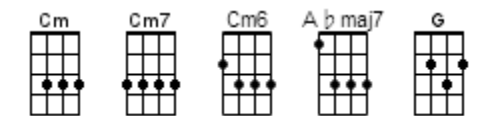

Summer In The City

John Sebastian, Steve Boone, Mark Sebastian 1966
(as recorded by The Lovin' Spoonful)

INTRO: / 1 2 / 1 2 /

[Db7]↓ / [C7]↓ / [Db7]↓ / [C7]↓ / [Db7]↓ / [C7]↓ /

[Cm] Hot town [Cm7] summer in the city
[Cm6] Back of my neck gettin' [Abmaj7] dirty n' [G] gritty
[Cm] Been down [Cm7] isn't it a pity
[Cm6] Doesn't seem to be a [Abmaj7] shadow in the [G] city
[G] All around [G7] people lookin' half dead
[Cm] Walkin' on the sidewalk [C] hotter than a match head [C]

[Cm] Cool town [Cm7] evenin' in the city
[Cm6] Dressed so fine and [Abmaj7] lookin' so [G] pretty
[Cm] Cool cat [Cm7] lookin' for a kitty
[Cm6] Gonna look in every [Abmaj7] corner of the [G] city
[G] Till I'm [G7] wheezin' at the bus stop
[Cm] Runnin' up the stairs, gonna [C] meet you on the rooftop [C]

[Cm7]↓ / **[Cm7]**...↓ / **[Dbm7]**↓ / **[Dbm7]**...↓ /
[Cm7]↓ / **[Cm7]**...↓ / **[Dbm7]**↓ / **[Dbm7]**...↓ / 1 2 / 1 2 /

[Cm] ↓↓ / **[Cm7]** ↓↑↓ / **[Cm6]** ↓↑↓ / **[Abmaj7]**↓**[G]**↓ /
[Cm] ↓↓ / **[Cm7]** ↓↑↓ / **[Cm6]** ↓↑↓ / **[Abmaj7]**↓**[G]**↓ /

Chord patterns:

Pattern 1

Pattern 2

Pattern 3