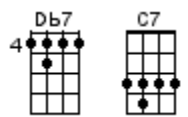

Chord patterns:

Pattern 1