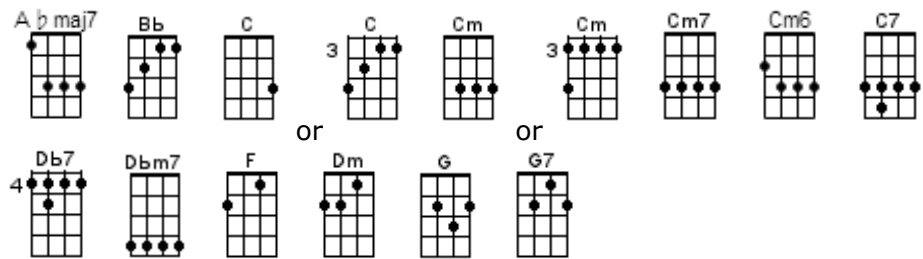

[Cm] Hot town **[Cm7]** summer in the city
[Cm6] Back of my neck gettin' **[Abmaj7]** dirty n' **[G]** gritty
[Cm] Been down **[Cm7]** isn't it a pity
[Cm6] Doesn't seem to be a **[Abmaj7]** shadow in the **[G]** city
[G] All around **[G7]** people lookin' half dead
[Cm] Walkin' on the sidewalk **[C]** hotter than a match head **[C]**

CHORUS:

[F] But at night it's a **[Bb]** different world
[F] Go out and **[Bb]** find a girl
[F] Come on, come on, an' **[Bb]** dance all night
[F] Despite the heat it'll **[Bb]** be alright
An' **[Dm]** babe, don't you **[G]** know it's a pity
That **[Dm]** days, can't **[G]** be like the nights
In the **[Dm]** summer, in the **[G]** city
[Dm] Summer in the **[G]** city

[Cm7]↓ / **[Cm7]**...↓ / **[Dbm7]**↓ / **[Dbm7]**...↓ /
[Cm7]↓ / **[Cm7]**...↓ / **[Dbm7]**↓ / **[Dbm7]**...↓ / 1 2 / 1 2 /

[Cm] ↓↓ / **[Cm7]** ↓↑↓ / **[Cm6]** ↓↑↓ / **[Abmaj7]**↓**[G]**↓ /
[Cm] ↓↓ / **[Cm7]** ↓↑↓ / **[Cm6]** ↓↑↓ / **[Abmaj7]**↓**[G]**↓ /